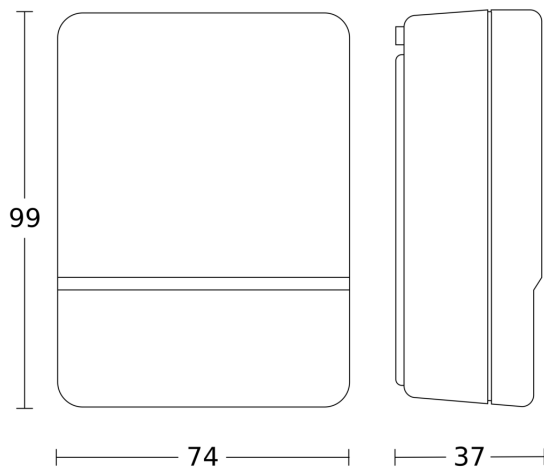

Technical specifications

Dimensions (L x W x H)	37 x 74 x 99 mm	Mains power supply	230 – 240 V / 50 Hz
Manufacturer's Warranty	3 years	Switching output 1, resistive	1000 W
Settings via	Potentiometers	Switching output 1, number of LEDs / fluorescent lamps	4 pcs.
Version	black	Fluorescent lamps, uncorrected	500 VA
PU1, EAN	4007841550318	Capacitive load in μF	88 μF
Type	Photo-cell controller	Power consumption	0,8 W
Application, place	Outdoors	Technology, sensors	Light sensor
Application, room	outdoors, front door, all round the building, terrace / balcony, courtyard & driveway	Twilight setting	2 – 30 lx
Colour	black	Basic light level function	No
Colour, RAL	9005	Main light adjustable	No
Includes corner wall mount	No	Twilight setting TEACH	No
Installation site	wall	Constant-lighting control	No
Installation	Surface wiring, Wall	Interconnection	Yes
IP-rating	IP54	Type of interconnection	Master/master
Ambient temperature	-20 – 50 °C	Interconnection via	Cable
Material	Plastic		

<https://www.steinel.de>

Subject to technical modifications

04.2024 Page 1 from 2

Photoelectric lighting controller

NightMatic 2000

black
EAN 4007841 550318
Article number 550318

Dimension Drawing

Circuit diagram